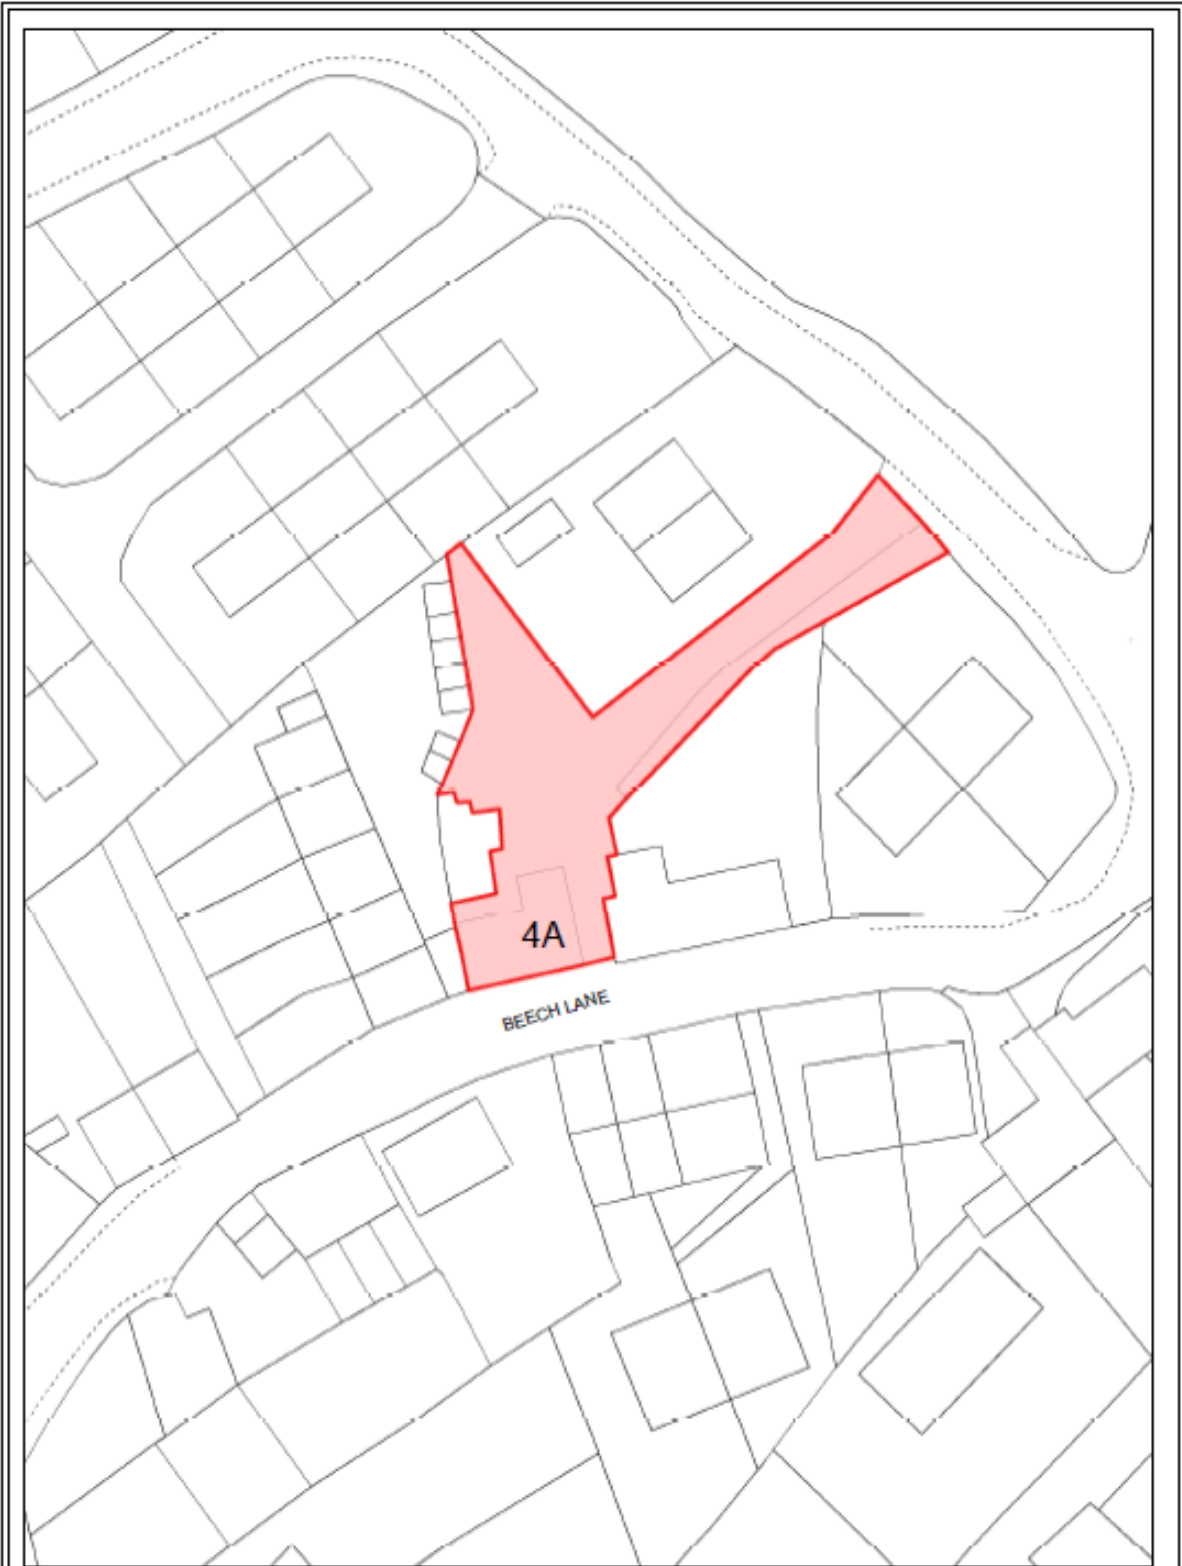

Appendix 1 – Order Maps

Harrogate
BOROUGH COUNCIL

16 GREENFIELDS DRIVE, HARROGATE HG2 7BL

MW 28/07/2021

© Crown copyright and database rights 2021 Ordnance Survey 100019628

1:1,250

Map referred to in The Harrogate Borough Council
(4A Beech Lane, Spofforth HG3 1AN)
Compulsory Purchase Order 2021.

Harrogate
BOROUGH COUNCIL

MW 28/07/2021
© Crown copyright and database rights 2021 Ordnance Survey 100019628

1:500

Harrogate
BOROUGH COUNCIL

4A BEECH LANE, SPOFFORTH HG3 1AN

MW 28/07/2021

© Crown copyright and database rights 2021 Ordnance Survey 100019628

1:1,250