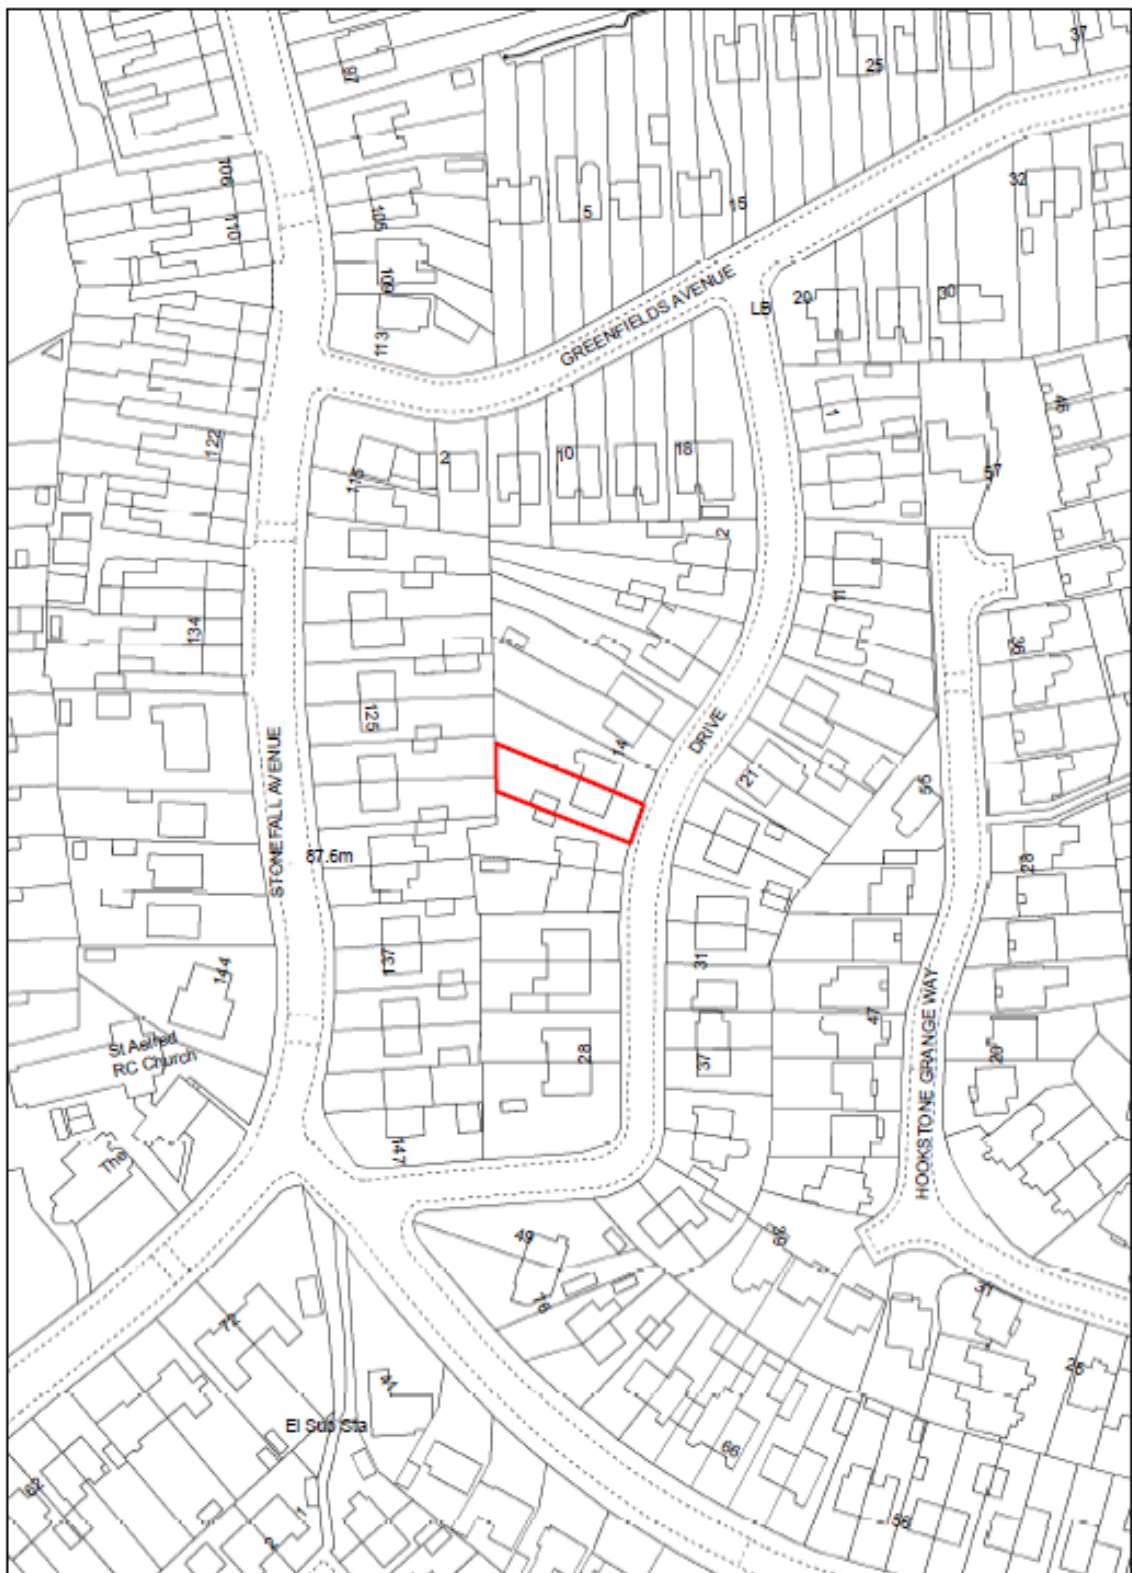

Appendix 1 – Order Maps

Harrogate
BOROUGH COUNCIL

16 GREENFIELDS DRIVE, HARROGATE HG2 7BL

MW 28/07/2021

© Crown copyright and database rights 2021 Ordnance Survey 100019628

1:1,250

Map referred to in The Harrogate Borough Council
(4A Beech Lane, Spofforth HG3 1AN)
Compulsory Purchase Order 2021.

Harrogate
BOROUGH COUNCIL

MW 28/07/2021
© Crown copyright and database rights 2021 Ordnance Survey 100019628

1:500

Harrogate
BOROUGH COUNCIL

4A BEECH LANE, SPOFFORTH HG3 1AN

MW 28/07/2021

© Crown copyright and database rights 2021 Ordnance Survey 100019628